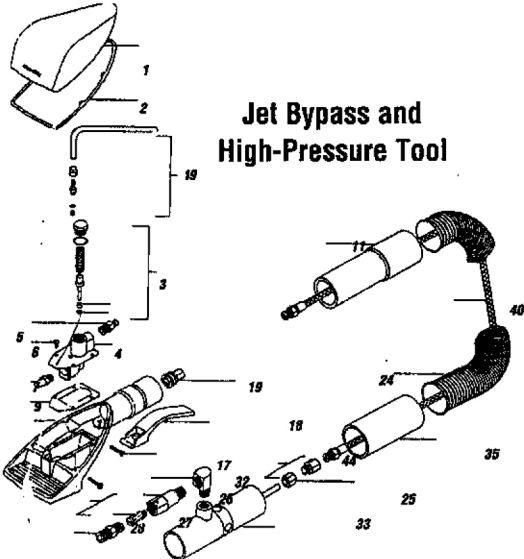

**Recirculating Tool**

**KLEENRITE**

**Low-Pressure Tool**

**Jet Bypass and High-Pressure Tool**

- 1 KR-SJ03-EA Tool Cover .....
- 2 KR-G021-EA Gasket, Tool Cover .....
- 3 KR-SG04A-EA Valve Stem, Recirculating and Low-Pressure Tools, Brass Cap, Fits New Style Nylon and Old Style Stainless Steel Valves .....
- 3 KR-SG031A-EA Valve Stem (Repair Kit), High-Pressure and Jet Bypass Tools, Brass Cap, Fits New Style Nylon and Old Style Stainless Steel Valves .....
- 4 KR-SJ0905A-EA Valve Complete, Nylon, Viton, Without Jet and Coupler, Old and New Style Recirculating and Low-Pressure Tools .....
- 4 KR-SJ07-EA Valve Complete, Nylon, Teflon, Without Jet and Coupler, Old and New Style Jet Bypass Tools, Includes #3 and #49. ....
- 4 KR-SJ92STD-EA Valve Body Only, Nylon, All Tools Except Jet Bypass .....
- 5 KR-F01-EA Coupling, Male Swivel, Recirculating and Low-Pressure Tool .....
- 5 KR-F02-EA Coupling, Male Swivel, Stainless, High Pressure and Jet Bypass .....
- 6 KR-B09-EA Screw, Valve, 4 Used .....
- 7 KR-H07-EA Jet, 1.0, Stainless, Recirculating and Low-Pressure Tool .....
- 7 KR-H05-EA Jet, .50, Stainless, High-Pressure and Jet Bypass .....
- 9 KR-G022-EA Gasket, Valve .....
- 10 KR-SD06-EA Compression Fitting With #67 Orifice .....
- 11 KR-E145-EA Hose Cuff, Swivel .....
- 14 KR-SM42-EA Y Block .....
- 15 KR-SJ02-EA Tool Body (Nozzle) .....
- 16 KR-D28-EA Inline Solution Filter Complete, 1/4", KleenRite and many others .....
- 17 KR-B111-EA Screw, Tool Cover, 4 Used .....
- 18 KR-SJ05-EA Trigger .....
- 19 KR-F03-EA Female Quick Connect, Viton .....
- 21 KR-SD061-EA Compression Fitting .....
- 22 KR-SE065-EA 1/4" x 5' Teflon Tube .....
- 23 KR-SE065B-EA 1/4" x 5' Teflon Tube, Black .....
- 24 KR-SE105-EA Vacuum Hose, 1 1/4" x 5', Black .....
- 25 KR-D441 -EA Nut, Interlock .....
- 26 KR-D281-EA Inline Solution Filter Body Only .....
- 27 KR-D29-EA Screen for V-Jets (1/4") .....
- 28 CI-150606-EA 1/4" Hex Nipple .....
- 29 MP-BH261-EA Male Quick Connect, Viton .....
- 30 MP-BH260-EA Female Quick Connect, Viton .....
- 32 MP-2202P44-EA Street Elbow, 90 degrees, 1/4" M to 1/4" F .....
- 33 KR-SM39-EA V.I.P., Recirculating .....
- 33 KR-SM41-EA V.I.P. With Vacuum Release .....
- 33 KR-SM40-EA V.I.P., Standard .....
- 34 KR-SD49-EA Union With Compression Fittings .....
- 35 MP-160432-EA Hose Cuff, 1 1/4" x 1 1/2" .....
- 40 KR-SE0205-EA Solution Hose, Stainless Braid With Ends, 59" .....
- 41 KR-SE05S-EA Solution Hose With Fittings, Low Pressure .....
- 44 KR-D05-EA Compression Fitting .....
- 49 KR-SE01A-EA Vinyl Tube With Fittings, Jet Bypass .....