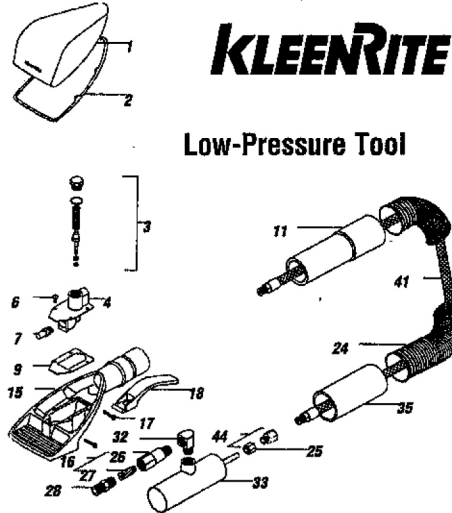

**Recirculating Tool**

**KLEENRITE**

**Low-Pressure Tool**

**Jet Bypass and High-Pressure Tool**

- 1 KR-SJ03-EA Tool Cover .....
- 2 KR-G021-EA Gasket, Tool Cover .....
- 3 KR-SG04A-EA Valve Stem, Recirculating and Low-Pressure Tools, Brass Cap, Fits New Style Nylon and Old Style Stainless Steel Valves .....
- 3 KR-SG031A-EA Valve Stem (Repair Kit), High-Pressure and Jet Bypass Tools, Brass Cap, Fits New Style Nylon and Old Style Stainless Steel Valves .....
- 4 KR-SJ0905A-EA Valve Complete, Nylon, Viton, Without Jet and Coupler, Old and New Style Recirculating and Low-Pressure Tools .....
- 4 KR-SJ07-EA Valve Complete, Nylon, Teflon, Without Jet and Coupler, Old and New Style Jet Bypass Tools, Includes #3 and #49. ....
- 4 KR-SJ92STD-EA Valve Body Only, Nylon, All Tools Except Jet Bypass .....
- 5 KR-F01-EA Coupling, Male Swivel, Recirculating and Low-Pressure Tool .....
- 5 KR-F02-EA Coupling, Male Swivel, Stainless, High Pressure and Jet Bypass .....
- 6 KR-B09-EA Screw, Valve, 4 Used .....
- 7 KR-H07-EA Jet, 1.0, Stainless, Recirculating and Low-Pressure Tool .....
- 7 KR-H05-EA Jet, .50, Stainless, High-Pressure and Jet Bypass .....
- 9 KR-G022-EA Gasket, Valve .....
- 10 KR-SD06-EA Compression Fitting With #67 Orifice .....
- 11 KR-E145-EA Hose Cuff, Swivel .....
- 14 KR-SM42-EA Y Block .....
- 15 KR-SJ02-EA Tool Body (Nozzle) .....
- 16 KR-D28-EA Inline Solution Filter Complete, 1/4", KleenRite and many others .....
- 17 KR-B111-EA Screw, Tool Cover, 4 Used .....
- 18 KR-SJ05-EA Trigger .....
- 19 KR-F03-EA Female Quick Connect, Viton .....
- 21 KR-SD061-EA Compression Fitting .....
- 22 KR-SE065-EA 1/4" x 5' Teflon Tube .....
- 23 KR-SE065B-EA 1/4" x 5' Teflon Tube, Black .....
- 24 KR-SE105-EA Vacuum Hose, 1 1/4" x 5', Black .....
- 25 KR-D441 -EA Nut, Interlock .....
- 26 KR-D281-EA Inline Solution Filter Body Only .....
- 27 KR-D29-EA Screen for V-Jets (1/4") .....
- 28 CI-150606-EA 1/4" Hex Nipple .....
- 29 MP-BH261-EA Male Quick Connect, Viton .....
- 30 MP-BH260-EA Female Quick Connect, Viton .....
- 32 MP-2202P44-EA Street Elbow, 90 degrees, 1/4" M to 1/4" F .....
- 33 KR-SM39-EA V.I.P., Recirculating .....
- 33 KR-SM41-EA V.I.P. With Vacuum Release .....
- 33 KR-SM40-EA V.I.P., Standard .....
- 34 KR-SD49-EA Union With Compression Fittings .....
- 35 MP-160432-EA Hose Cuff, 1 1/4" x 1 1/2" .....
- 40 KR-SE0205-EA Solution Hose, Stainless Braid With Ends, 59" .....
- 41 KR-SE05S-EA Solution Hose With Fittings, Low Pressure .....
- 44 KR-D05-EA Compression Fitting .....
- 49 KR-SE01A-EA Vinyl Tube With Fittings, Jet Bypass .....